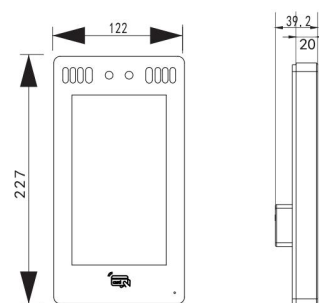

### Specifications:

| Physical Property |  |
|-------------------|--|
| System            | Android 6.0.1  |
| CPU               | Quad-core Cortex-A17 1.8GHz<br>Integrate Mali-T764 GPU |
| SDRAM             | 2GB DDR3   |
| Flash             | 8GB NAND Flash   |
| Display           | 7" TFT LCD, 1024*600                                   |
| Face Recognition  | Yes(optional)  |
| Power             | DC12V/PoE(External module)                             |
| Standby power     | 5W   |
| Rated Power       | 25W  |
| RFID Card Reader  | IC/ID, 100,000 pcs                                     |
| Temperature       | -40°C - +70°C  |
| Humidity          | 20%-93%  |
| IP Class          | IP65   |
| Size              | 227*122*20 mm  |
| Installation      | Surface mounted  |

### Dimension & Installation:

Dimensions: 27\*122\*39.2mm