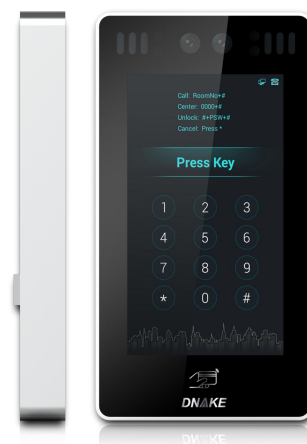

## 905D-Y4

Dnake SIP-based Android video door phone system is designed to provide an integrated security solution. Our Android video phone system enables you to open the door by facial recognition with liveness detection and gives you the combined benefit of security and convenience.

### Specifications:

| Physical Property |  |
|-------------------|--|
| System            | Android 6.0.1  |
| CPU               | Quad-core Cortex-A17 1.8GHz<br>Integrate Mali-T764 GPU |
| SDRAM             | 2GB DDR3   |
| Flash             | 8GB NAND Flash   |
| Display           | 7" TFT LCD, 1024*600                                   |
| Face Recognition  | Yes(optional)  |
| Power             | DC12V/PoE(External module)                             |
| Standby power     | 5W   |
| Rated Power       | 25W  |
| RFID Card Reader  | IC/ID, 100,000 pcs                                     |
| Temperature       | -40°C - +70°C  |
| Humidity          | 20%-93%  |
| IP Class          | IP65   |
| Size              | 227*122*20 mm  |
| Installation      | Surface mounted  |

### Dimension & Installation:

Dimensions: 27\*122\*39.2mm