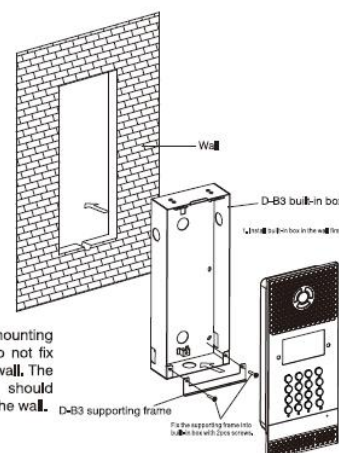

Specifications:

Physical Property	
System	Android 4.4.2
CPU	Quad-Core 1.3GHz
SDRAM	512MB DDR3
Flash	4GB NAND Flash
Display	4.3" TFT LCD, 480x272
Face Recognition	Yes
Power	DC12V/POE Optional
Standby power	3W
Rated Power	10W
Button	Mechanical button, Touch button(Optional)
RFID Card Reader	IC/ID Optional, 100,000 pcs
Temperature	-40°C - +70°C
Humidity	20%-93%
IP Class	IP65
Multiple Installation	Flush Mounted or Surface Mounted
Audio & Video	
Audio Codec	G.711
Video Codec	H.264
Camera	CMOS 2M pixel (WDR)
LED Night Vision	Yes
Network	
Ethernet	10M/100Mbps, RJ-45
Protocol	TCP/IP, SIP, RTSP
Interface	
Relay output	Yes
Exit Button	Yes
RS485	Yes
Door Magnetic	Yes

Key features:

- Open the door by face recognition with 99% accuracy (10,000 users)
- Open the door by IC/ID card (100,000 users)
- Liveness detection optional
- Standard SIP 2.0
- Android based
- POE Optional

Dimension & Installation:

Product Size	158x380x54.5mm
Built-in box size	142x358x59.5mm
Installation size	148x364x65mm

Remarks: when mounting the built-in box, do not fix the frame into the wall. The supporting frame should be in parallel with the wall.