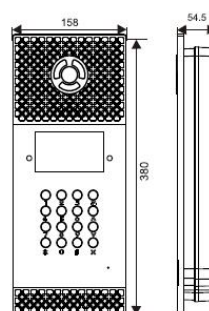

Specifications:

Physical Property	
System	Android 4.4.2
CPU	Quad-Core 1.3GHz
SDRAM	512MB DDR3
Flash	4GB NAND Flash
Display	4.3" TFT LCD, 480x272
Face Recognition	Yes
Power	DC12V/POE Optional
Standby power	3W
Rated Power	10W
Button	Mechanical button, Touch button(Optional)
RFID Card Reader	IC/ID Optional, 100,000 pcs
Temperature	-40°C - +70°C
Humidity	20%-93%
IP Class	IP65
Multiple Installation	Flush Mounted or Surface Mounted
Audio & Video	
Audio Codec	G.711
Video Codec	H.264
Camera	CMOS 2M pixel (WDR)
LED Night Vision	Yes
Network	
Ethernet	10M/100Mbps, RJ-45
Protocol	TCP/IP, SIP, RTSP
Interface	
Relay output	Yes
Exit Button	Yes
RS485	Yes
Door Magnetic	Yes

Dimension & Installation:

Product Size	158x380x54.5mm
Built-in box size	142x358x59.5mm
Installation size	148x364x65mm

Remarks: when mounting the built-in box, do not fix the frame into the wall. The supporting frame should be in parallel with the wall.